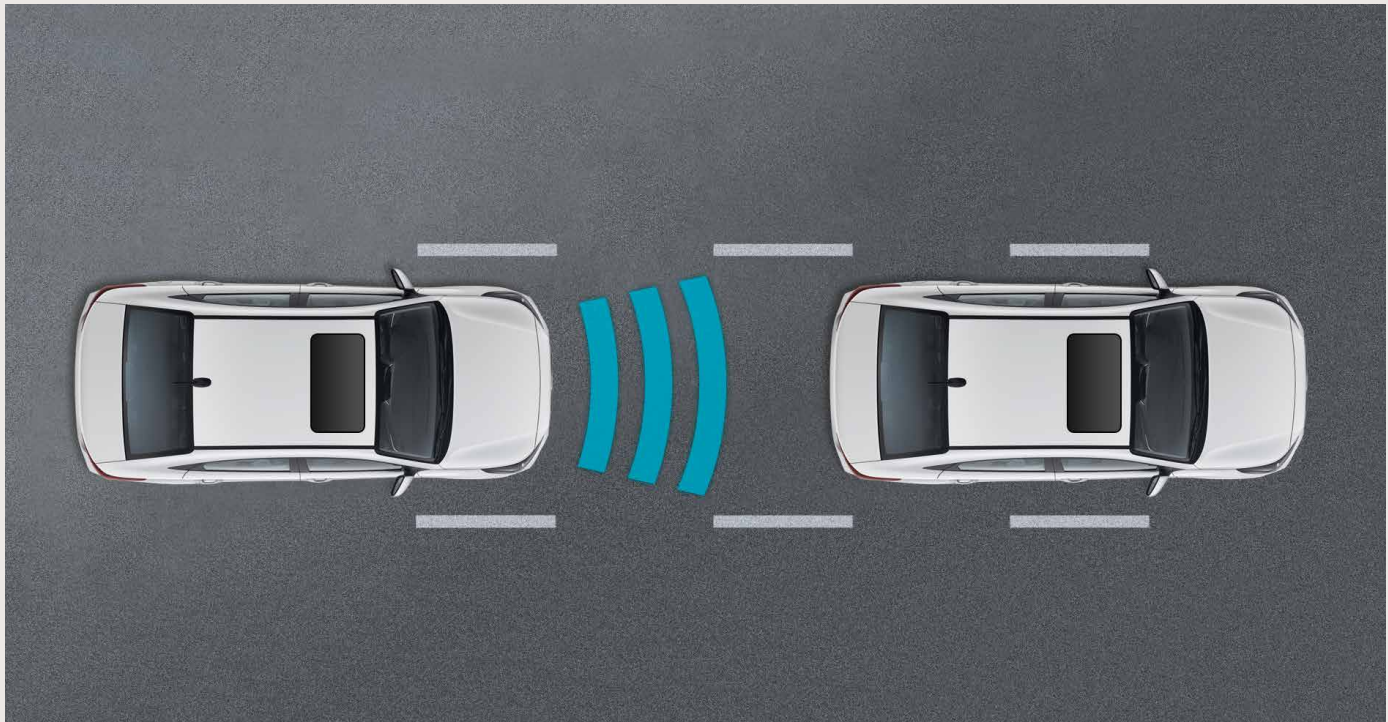

Safe connections.

Stay connected safely with the available Bluetooth[®] hands-free phone system and steering wheel-mounted controls to adjust your audio levels, change songs or call friends. Available Android Auto[™] and Apple CarPlay[™] make it safer to access your favourite smartphone apps, including navigation and text messages, via the available 7.0" touch-screen display.

5-door GLS model shown.

Not exactly as shown.

Available proximity key with push-button ignition

Available 7.0" touch-screen with Android Auto™ and Apple CarPlay™

Standard 5.0" touch-screen with rearview camera

The SUPERSTRUCTURE™

Available Autonomous Emergency Braking¹

This available safety feature uses radar to detect rapidly closing speeds in relation to the vehicle ahead. If a potential forward collision is detected, audible and visual warning notifications alert the driver. If the driver does not react to avoid the impact, the system can provide full braking assistance to help avoid a potential collision.