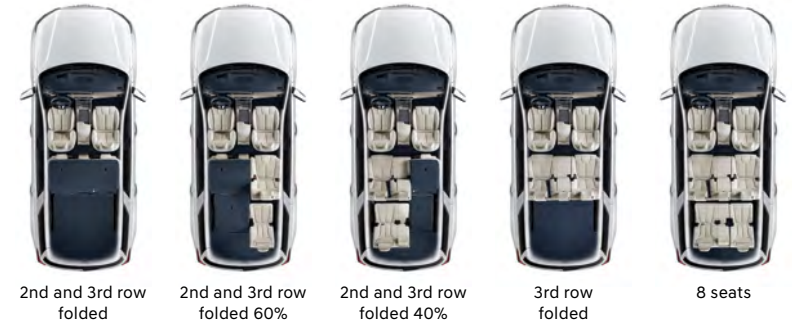

Thoughtful features throughout the cabin.

The PALISADE does an exceptional job of accommodating everyone's needs, starting with seven standard USB outlets dispersed throughout the cabin.

Cargo versatility.
The cabin space can be easily configured in a variety of different ways to tackle the demands of the moment. Enjoy up to 2,447 L total cargo capacity with all rear seats folded down.

8-passenger model shown.