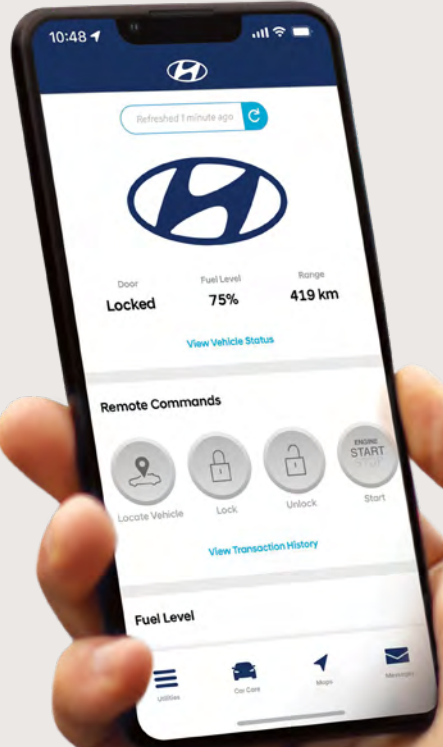

Available smart power liftgate

Available 12.3" full digital instrument cluster with Blind View Monitor

Available head-up display

Available harman/kardon® audio system

Available surround view monitor

Ultimate convenience. Ultimate connectivity.

Bluelink[®] is our available connected vehicle system that conveniently keeps you connected with your Hyundai via the smartphone app and offers a suite of services at the press of a button.

This innovative connected system gives you the ability to remotely lock/unlock and start your vehicle, adjust climate controls, keep track of your vehicle's health with smart diagnostic tools and so much more.

Remote start with climate control

SOS

SOS emergency and roadside assistance

Automatic collision notification

Remote lock/unlock

Find my car

Local search

Real-time diagnostics

Find a dealer

3 YEAR

Complimentary 3-year subscription on equipped models

Hyundai SmartSense™

Road-trip with confidence and peace of mind with the extensive list of Hyundai SmartSense™ safety technologies offered with the PALISADE.